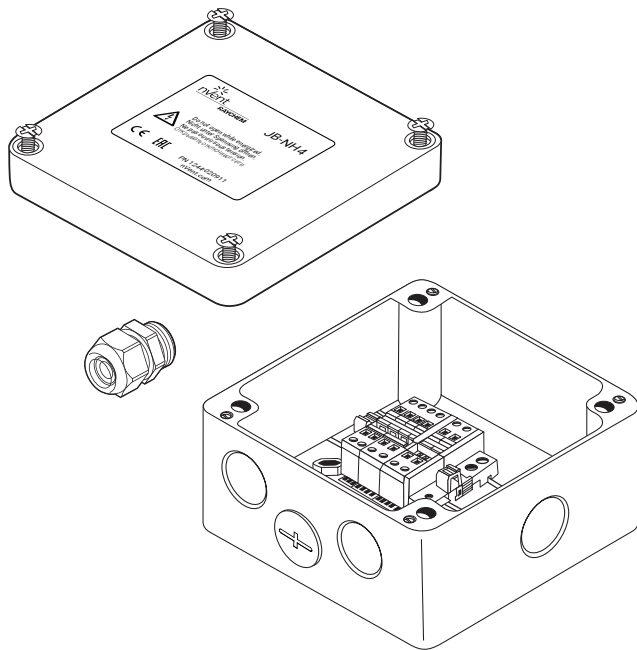

JUNCTION BOX FOR MODULAR SYSTEM

DESCRIPTION

The nVent RAYCHEM JB-NH4 is a junction box for use with various heating cable types with M25 connection kits and suitable for use in ordinary (non-hazardous) areas. It can be used to make a power connection, splice, or end seal. For use with nVent RAYCHEM industrial parallel heating cables.

Up to four heating cables or three heating cables and the appropriate size power cable can be accommodated through the four entries and connected to the DIN-rail mounted terminals. A power cable gland (M25) included.

The box can be wall mounted via the four holes moulded in the back of the box. For pipe mounting, it is recommended that this box is used with a nVent RAYCHEM support bracket.

ENCLOSURE

| | |
|----------------------|---------------------------|
| Area of use | Ordinary (non-hazardous) |
| Protection | IP66 |
| Entries | 4 x M25 |
| Exposure temperature | -40°C to +90°C |
| Base | Grey glass filled polymer |
| Lid | Grey glass filled polymer |

TERMINALS

| | |
|---------------------|--|
| ST-4 | Din rail mounted, spring-type terminals |
| Voltage rating | Max. 800 Vac |
| Max. conductor size | Stranded: 4 mm ² Solid: 6 mm ² |
| Current rating | Nominal 32 A - Maximum 40 A with 6 mm ² conductor cross section |
| Quantity | 4 phase terminals, bridged per 2 and 2 PE terminals |