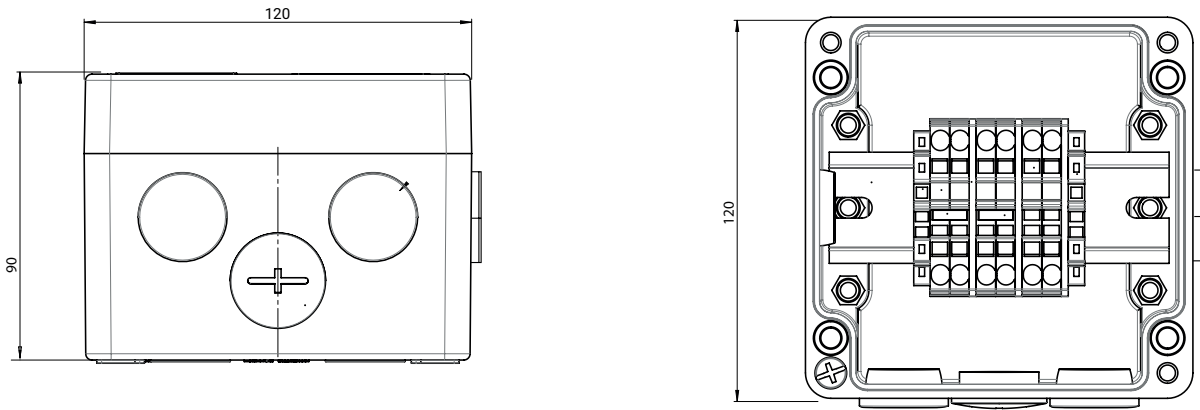

Up to four heating cables or three heating cables and the appropriate size power cable can be accommodated through the four entries and connected to the DIN-rail mounted terminals. A power cable gland (M25) included.

The box can be wall mounted via the four holes moulded in the back of the box. For pipe mounting, it is recommended that this box is used with a nVent RAYCHEM support bracket.

ENCLOSURE

| | |
|----------------------|---------------------------|
| Area of use | Ordinary (non-hazardous) |
| Protection | IP66 |
| Entries | 4 x M25 |
| Exposure temperature | -40°C to +90°C |
| Base | Grey glass filled polymer |
| Lid | Grey glass filled polymer |

TERMINALS

| | |
|---------------------|--|
| ST-4 | Din rail mounted, spring-type terminals |
| Voltage rating | Max. 800 Vac |
| Max. conductor size | Stranded: 4 mm ² Solid: 6 mm ² |
| Current rating | Nominal 32 A - Maximum 40 A with 6 mm ² conductor cross section |
| Quantity | 4 phase terminals, bridged per 2 and 2 PE terminals |

APPROVALS

Products are in compliance with IEC/EN 62395-1:2013
DNV approval pending

DIMENSIONS (IN MM)

ACCESSORIES (TO BE ORDERED SEPARATELY)

Junction box support bracket SB-100, SB-101, SB-110, SB-111

ORDERING DETAILS